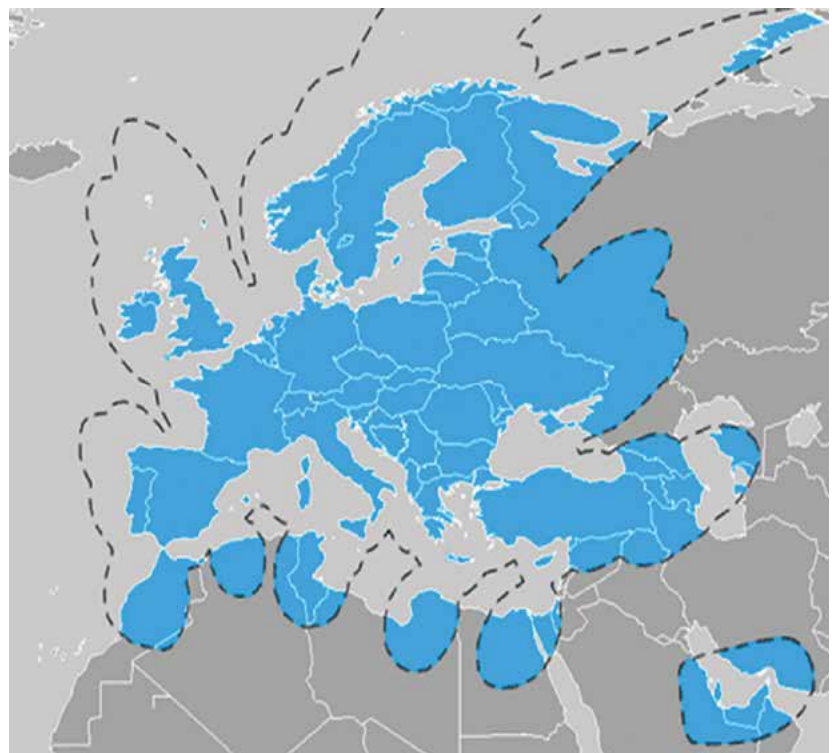

SPECIFICATION:

Dawson Auto Acquire Unit

Dimensions:
110 x 56 x 40 cm

Weight:
43Kg

Controller - 110AH Battery & Power Unit

Dimensions:
61 x 57 x 42 cm
(smaller Amo Hr Batteries available)

Weight:
52Kg

Antenna & CASE

Dimensions:
83 x 80 x 17 cm

Weight:
16Kg

Tooway coverage

CONTACT US

01869 222 900
108 Churchill Road, Bicester, OX26 4XD
selwyn.petterson@bigblu.co.uk
+44(0)7717 796 882
www.bigblu.co.uk